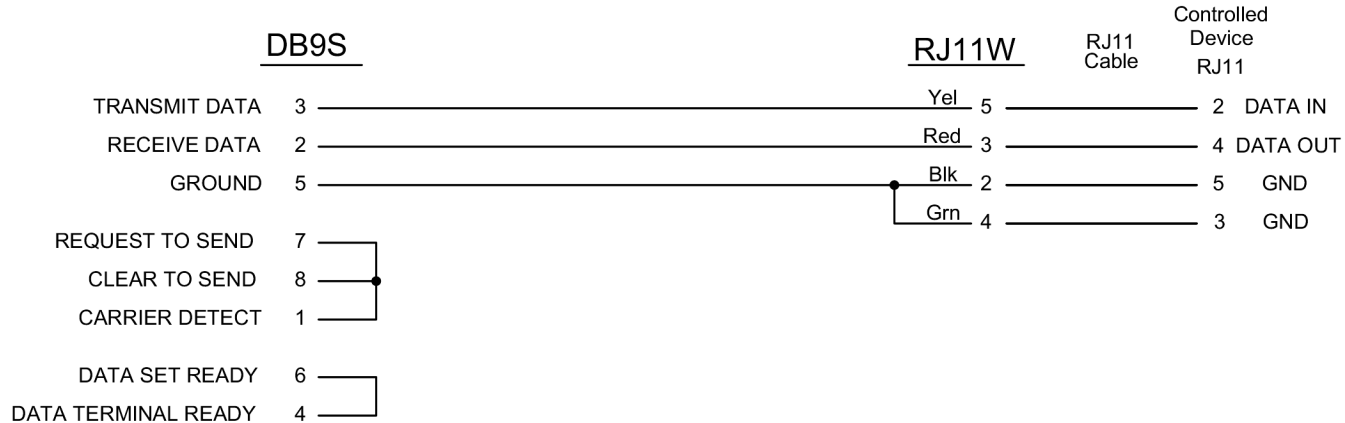

SERIAL INTERFACE ADAPTER (DB9 TYPE)

Socket (Female) Type

DB9 VIEW

RJ11 VIEW

Title		
SERIAL INTERFACE ADAPTER		
Size	BURST ELECTRONICS Albuquerque, NM 87109	Rev
A		E
Date	10-31-2007	Drawn by
		WJK
Filename	db9_e.scm	Sheet
		df 1